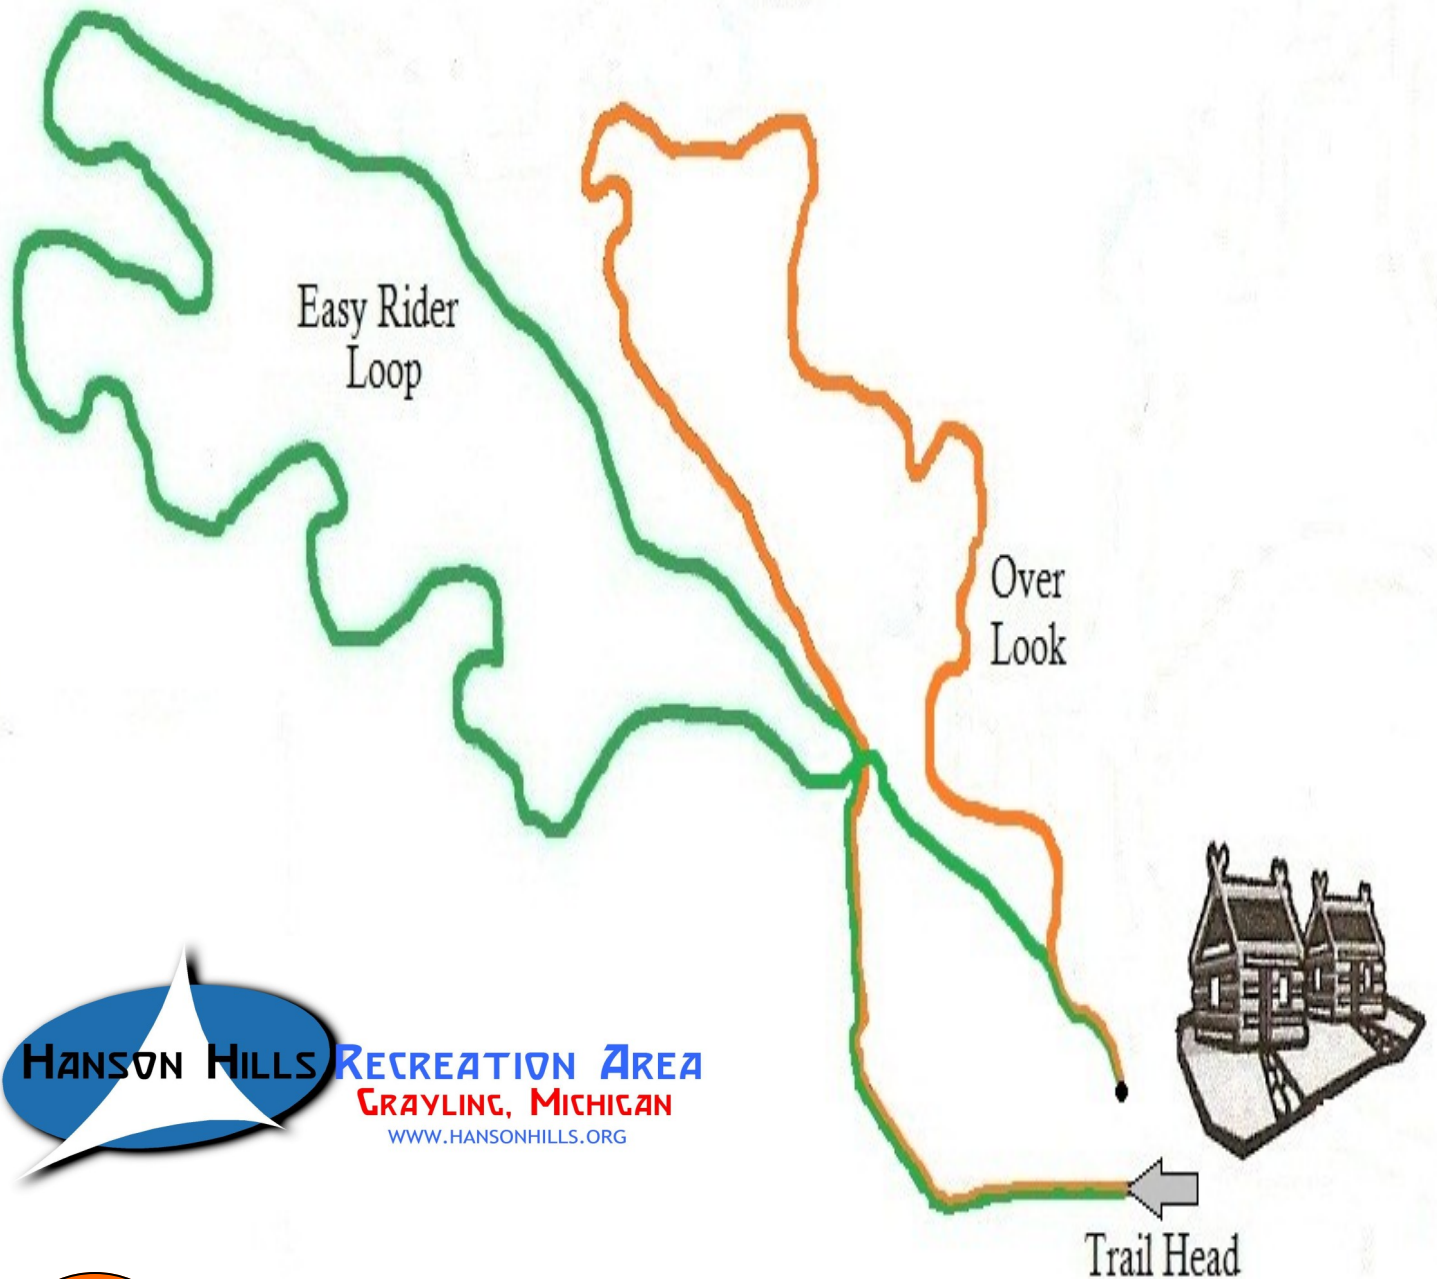

Snow Shoe Trails

Overlook Trail - 2 miles, intermediate hills

Easy Rider Trail - 2.9 miles, moderate hills