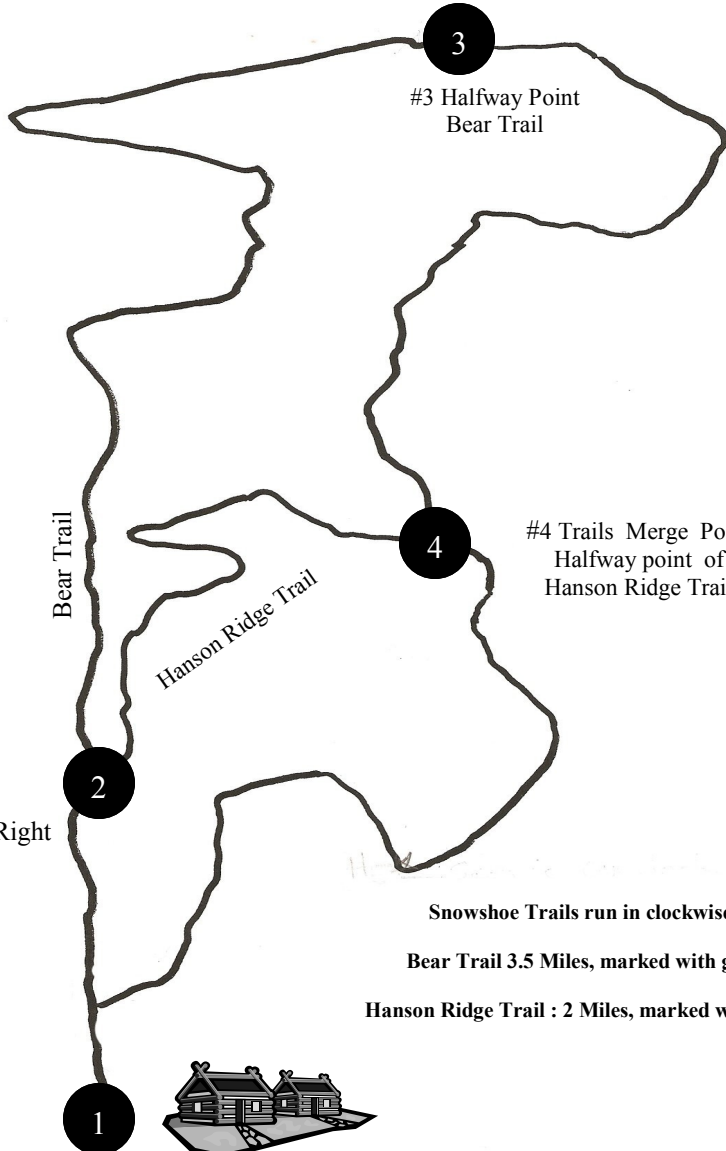

HANSON HILLS

SNOWSHOE TRAILS

#2 Trails Split
Bear Trail Left
Hanson Ridge Trail Right

#3 Halfway Point
Bear Trail

#4 Trails Merge Point
Halfway point of
Hanson Ridge Trail

Snowshoe Trails run in clockwise direction.

Bear Trail 3.5 Miles, marked with green ribbons

Hanson Ridge Trail : 2 Miles, marked with Orange Signs

Lodge/ Trail Head

WWW.HANSONHILLS.ORG